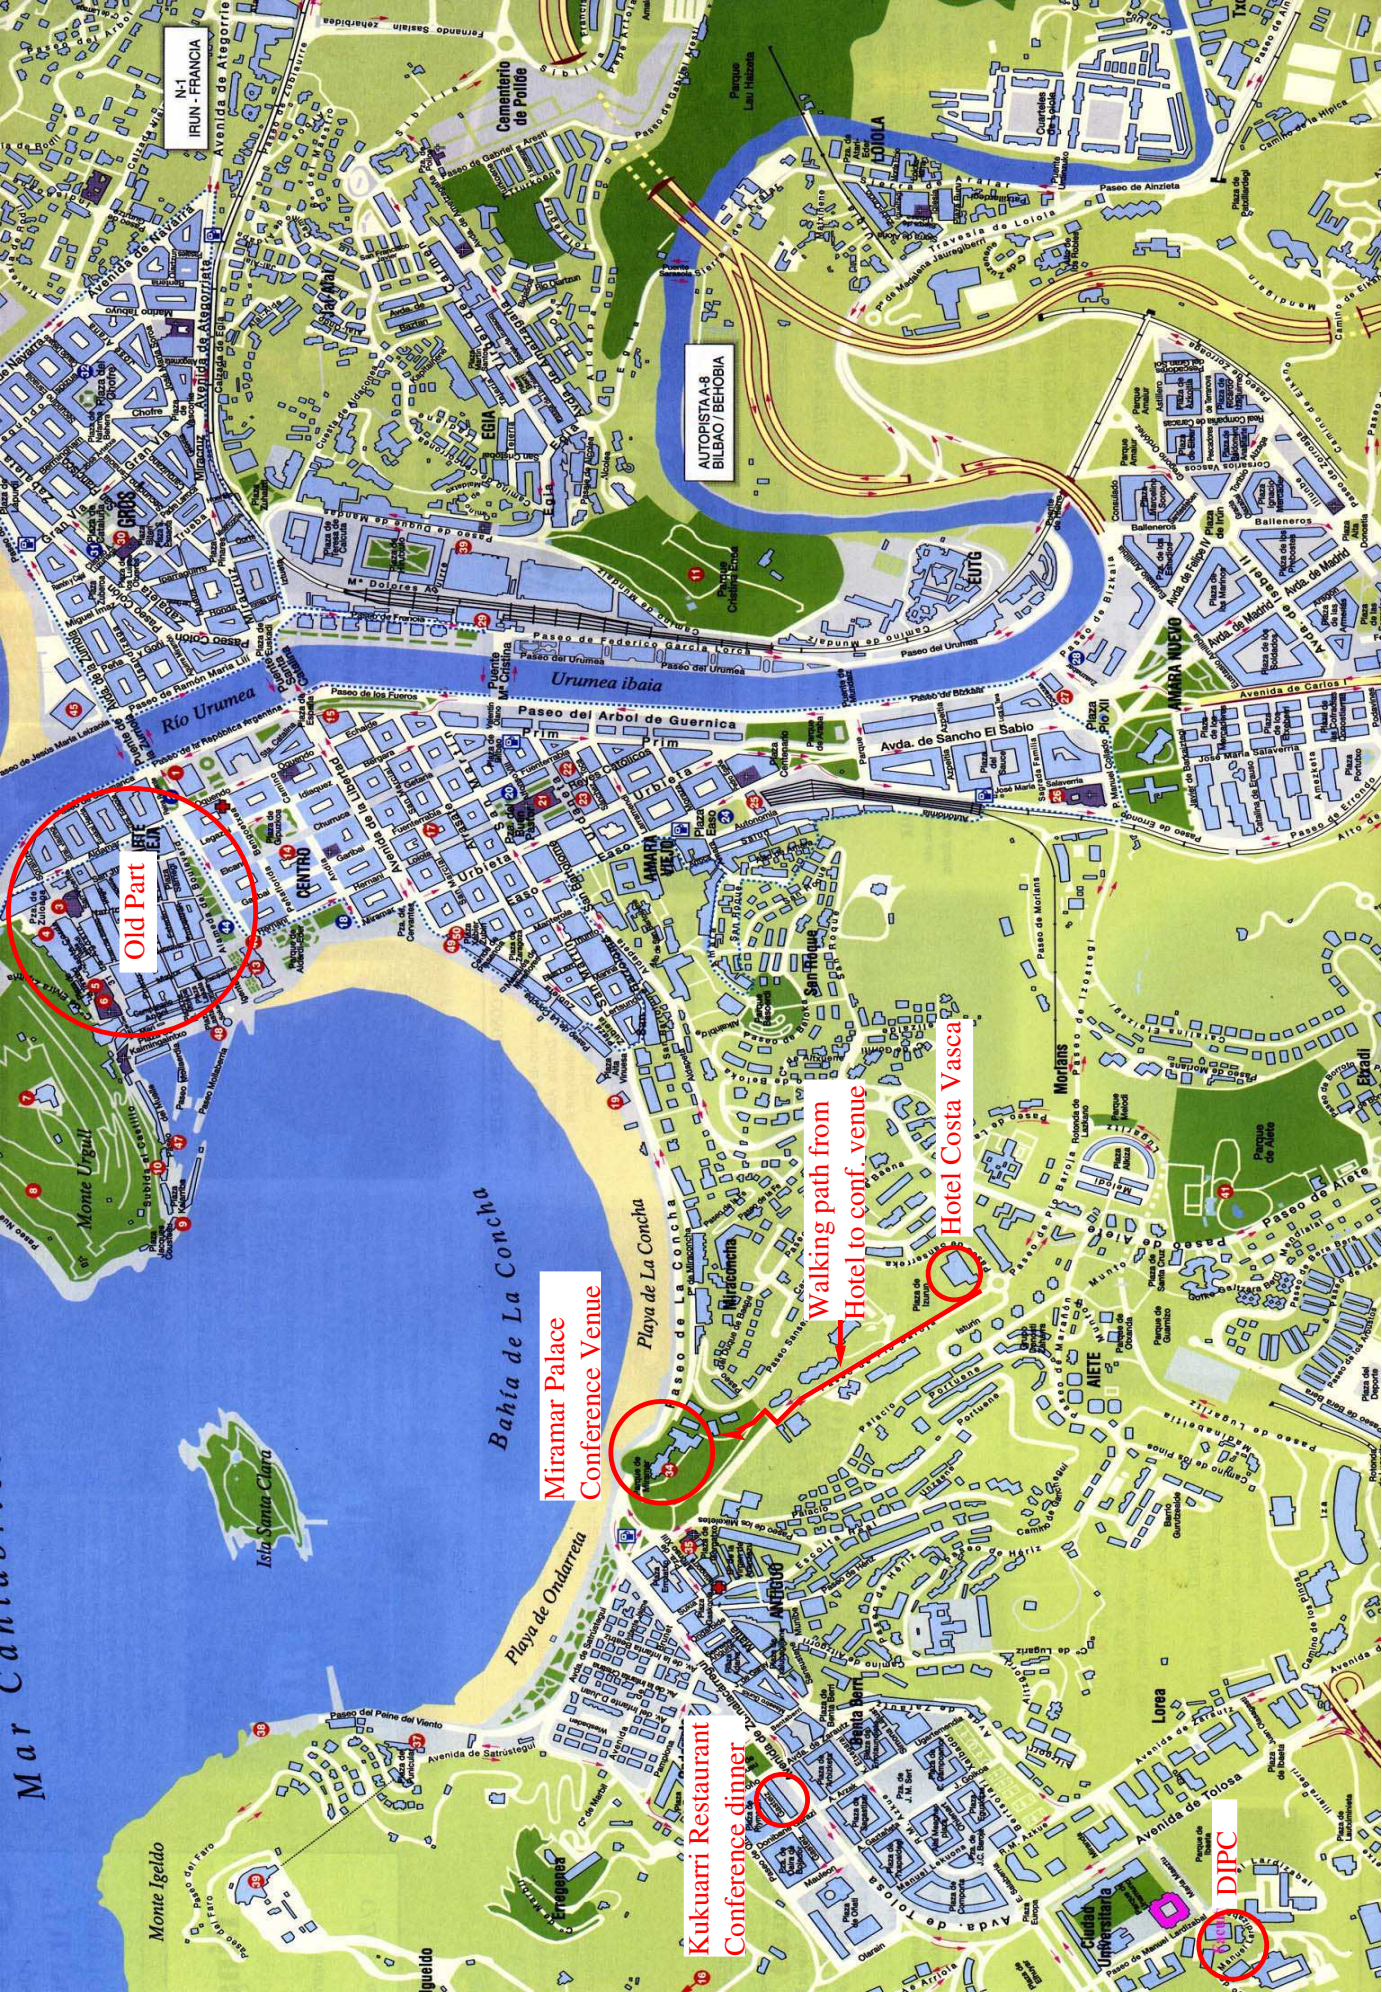

Mar

Cañizales

Old Part

Miramar Palace  
Conference Venue

Kukuari Restaurant  
Conference dinner

Walking path from  
Hotel to conf. venue

Hotel Costa Vasca

DIPC

NH  
IRUN-FRANCIA  
Avenida de Atochorro

AUTOPISTA A-8  
BILBAO / BEHOBIA

Bahía de La Concha

Playa de Ondarreta

Playa de La Concha

AMARRA  
VIELO

AMARRA  
NUEVO

DIPC